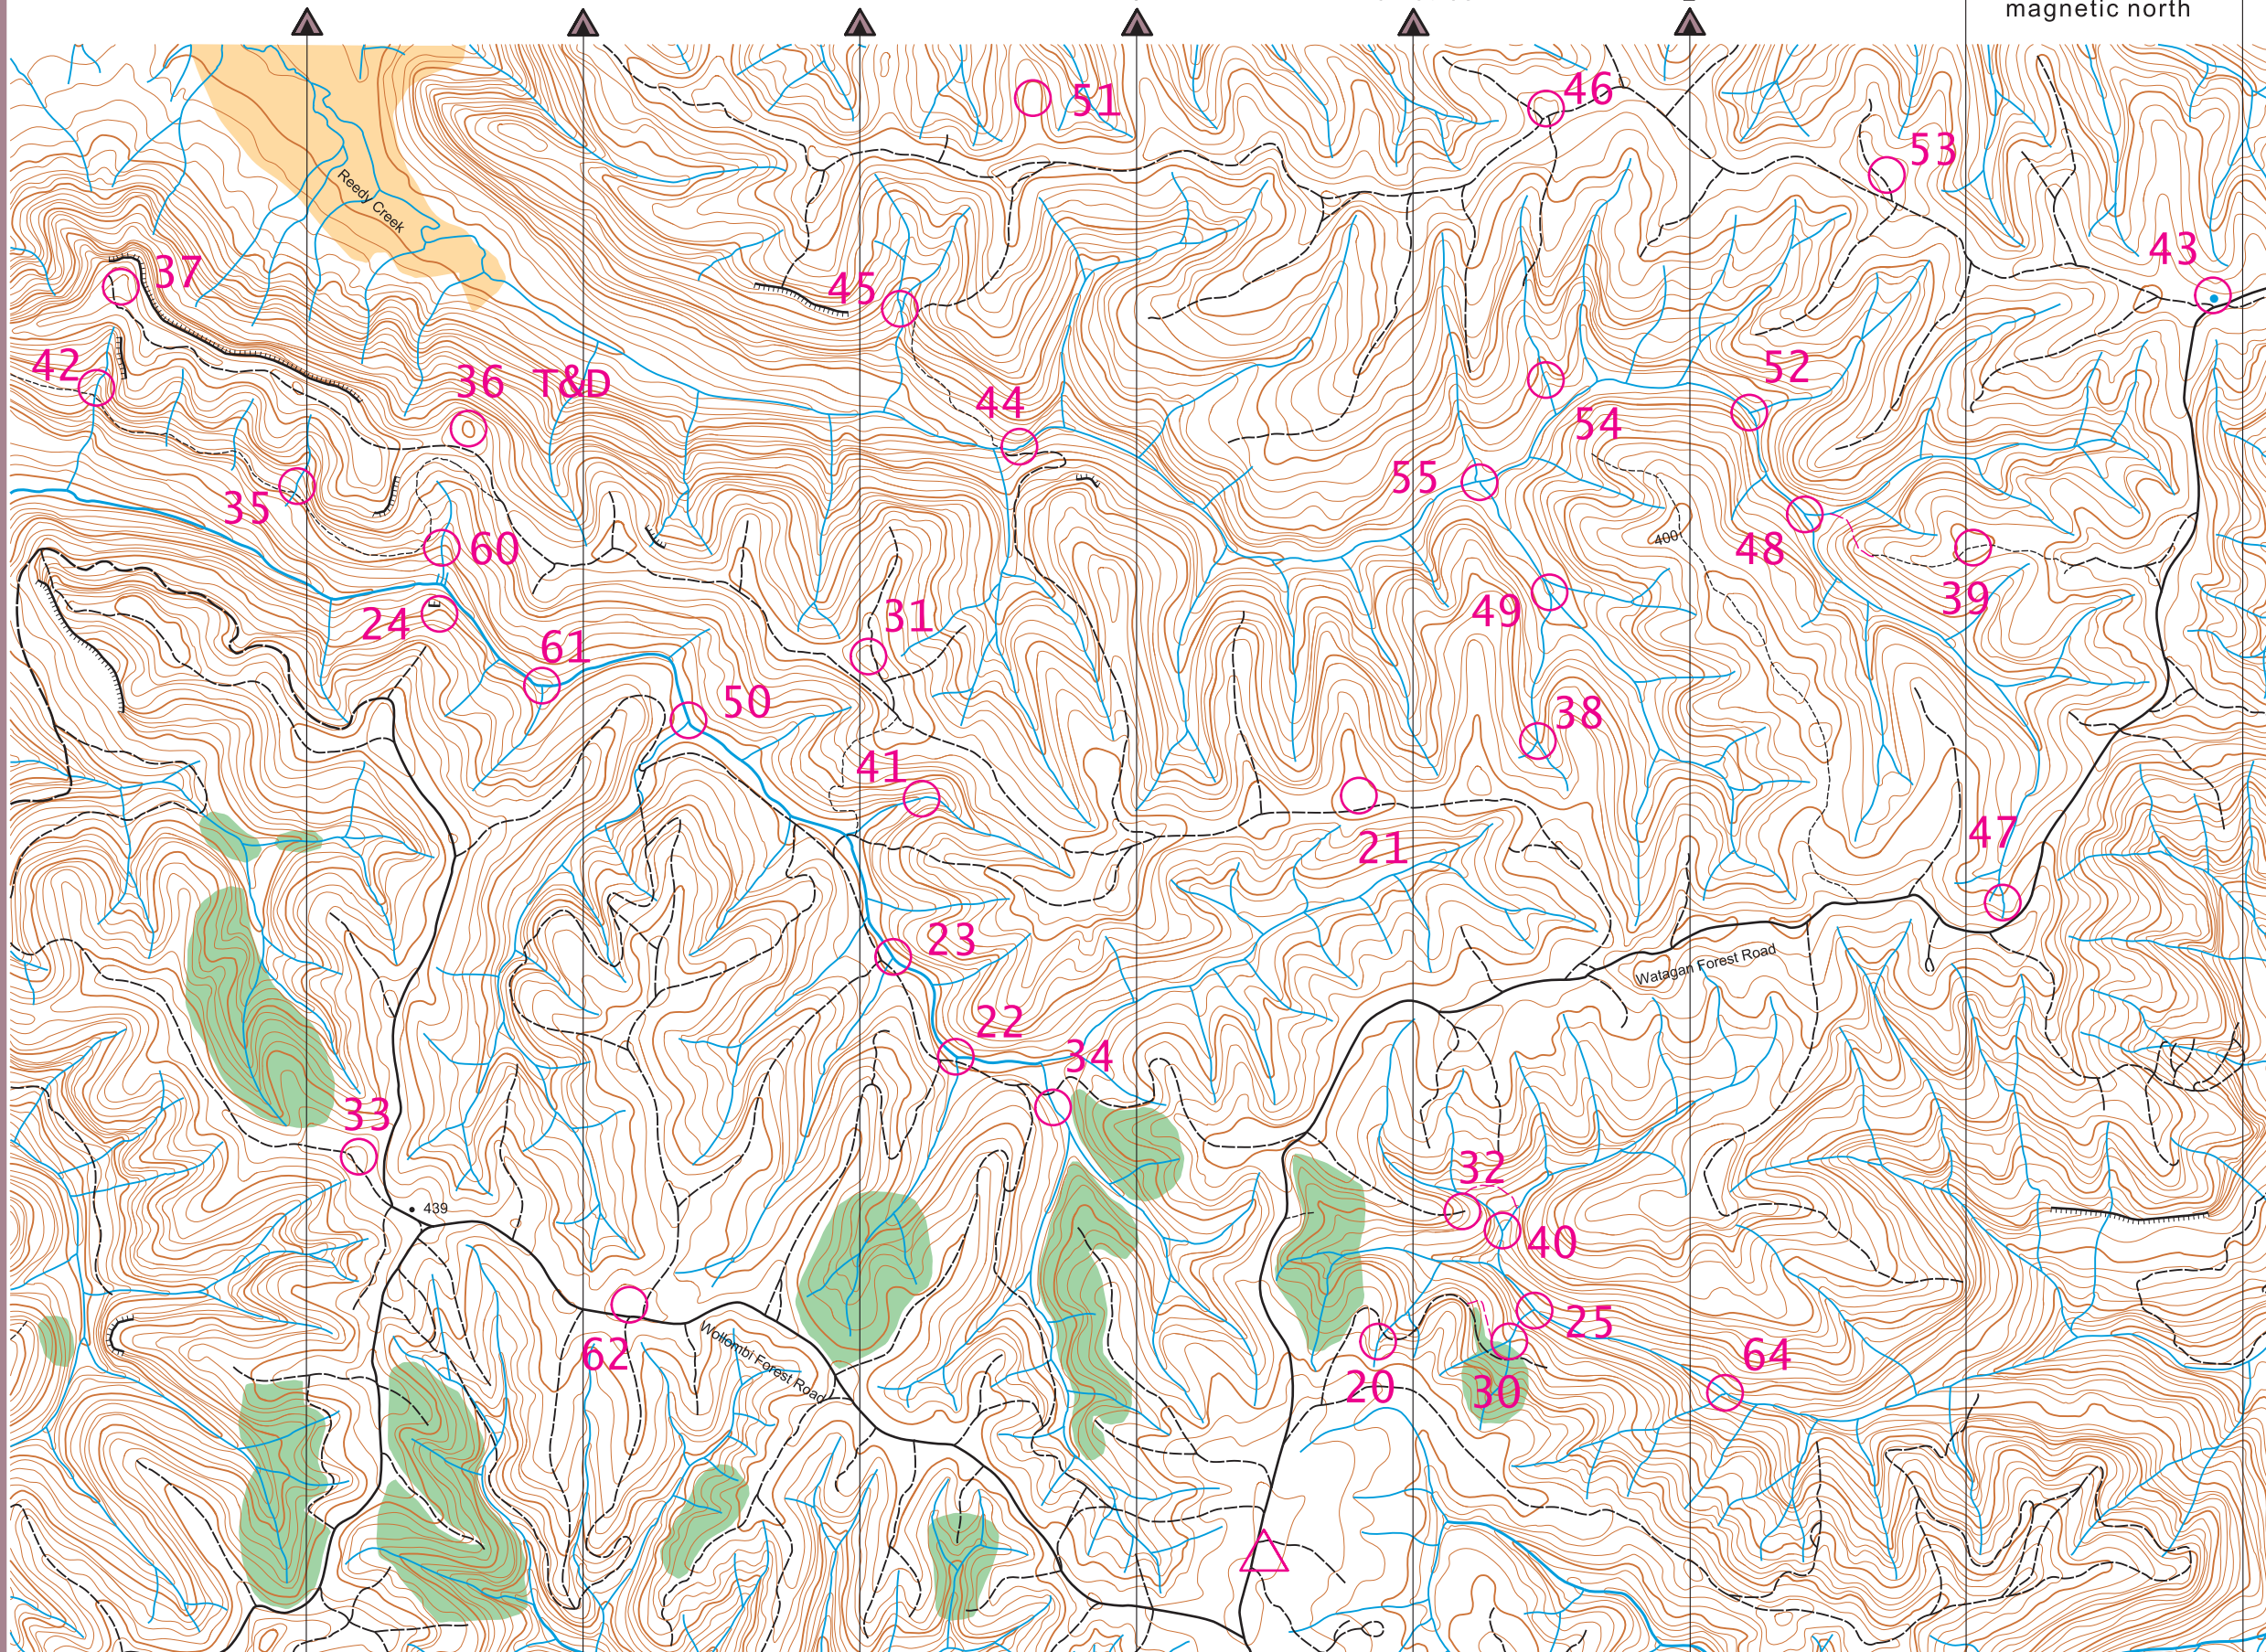

LAKE MACQUARIE 12 & 6 HOUR ROGAINE

Watagans National Park 18 August 2007

NSW Rogaining Association
<http://www.nswrogaining.org>

Scale 1:25 000 Contour interval: 10 metres

▲ magnetic north ▲

- Course setting/fieldwork:
Bert VanNetten
- Administration:
Bob Gilbert
- Course vetting:
Bob & Pam Montgomery
Nicole & Andrew Haigh
- Cartography:
Ian Dempsey
- Catering:
Cardiff Scouts
- Tea & Damper:
Newcastle Orienteers
- Rescue coordination:
Doug Floyd
- Landowners:
National Parks & State Forests

LEGEND

- unsealed road
- major track
- minor track
- indistinct track
- grid
- cliff
- fence
- building
- contours
- watercourse
- creek
- waterhole
- dam
- open forest
- clearing
- thick vegetation
- good route